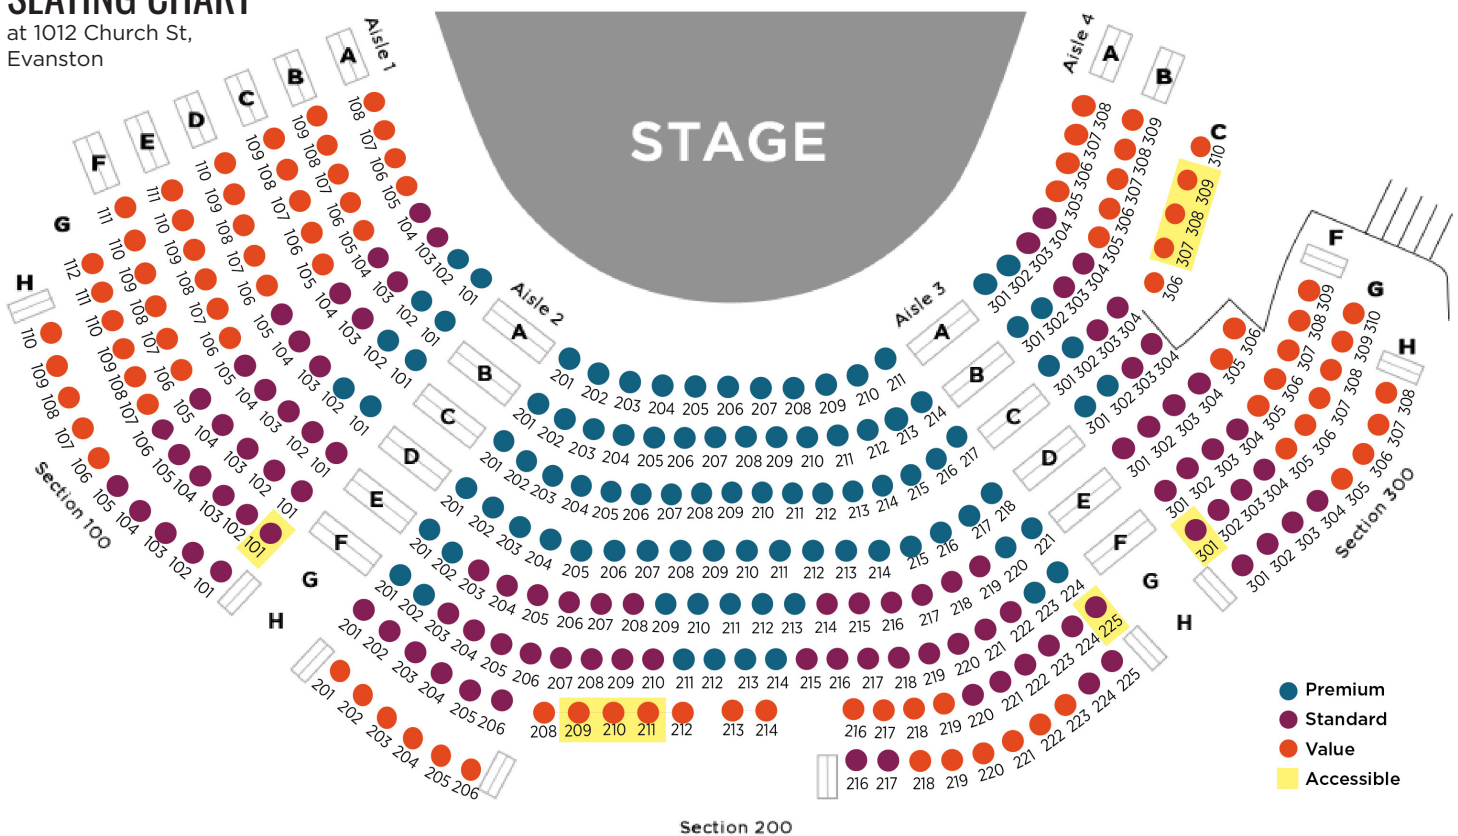

SUBSCRIPTION TYPES

Traditional 5-Play Package

See the entire inaugural season with our most popular package, including set dates and seats

	PREMIUM	STANDARD	VALUE
PREVIEWS			
Wed Matinee	\$220	\$190	\$180
All Evenings	\$240	\$210	\$200
Sun Matinee	\$275	\$245	\$235
REGULAR RUN			
Wed Matinee	\$280	\$255	\$245
All Evenings	\$305	\$280	\$270
Sat/Sun Matinee	\$325	\$300	\$280

Flex Pass 4 Ticket Credits

Receive four credits to use as you please, with booking up to one hour before curtain.

ALL ACCESS	CLASSIC	PREVIEW
\$295	\$249	\$159

SEATING CHART

at 1012 Church St,
Evanston

All of Row G, plus seats C306-310, may be reached without any stairs. Seats highlighted as Accessible include options for wheelchairs or transfer from wheelchair or walker. Please contact Patron Services to determine best options to meet specific needs.

Series #	Series Description	<i>Front Page</i>	<i>All the World</i>	<i>American Five</i>	<i>Here... Blueberries</i>	<i>Pearl's in the House</i>
PREVIEWS						
1	Wednesday 7:30	Sep 9	Nov 11	Feb 3	Apr 7	Jun 9
2D	Thursday 7:30	Sep 10	Nov 12	Feb 4	Apr 8	Jun 10
3	Friday 7:30	Sep 11	Nov 13	Feb 5	Apr 9	Jun 11
4	Saturday 7:30	Sep 12	Nov 14	Feb 6	Apr 10	Jun 12
5D	Sunday 2:00	Sep 13	Nov 15	Feb 7	Apr 11	Jun 13
6	Sunday 7:30	Sep 13	Nov 15	Feb 7	Apr 11	Jun 13
7	Wednesday 2:00	Sep 16	Nov 18	Feb 10	Apr 14	Jun 16
8	Wednesday 7:30	Sep 16	Nov 18	Feb 10	Apr 14	Jun 16

*Thursday show takes place on a Tuesday due to Thanksgiving
C= Performance includes Open Captions

D=Performance is followed by Discussion
A=Performance includes Audio Description